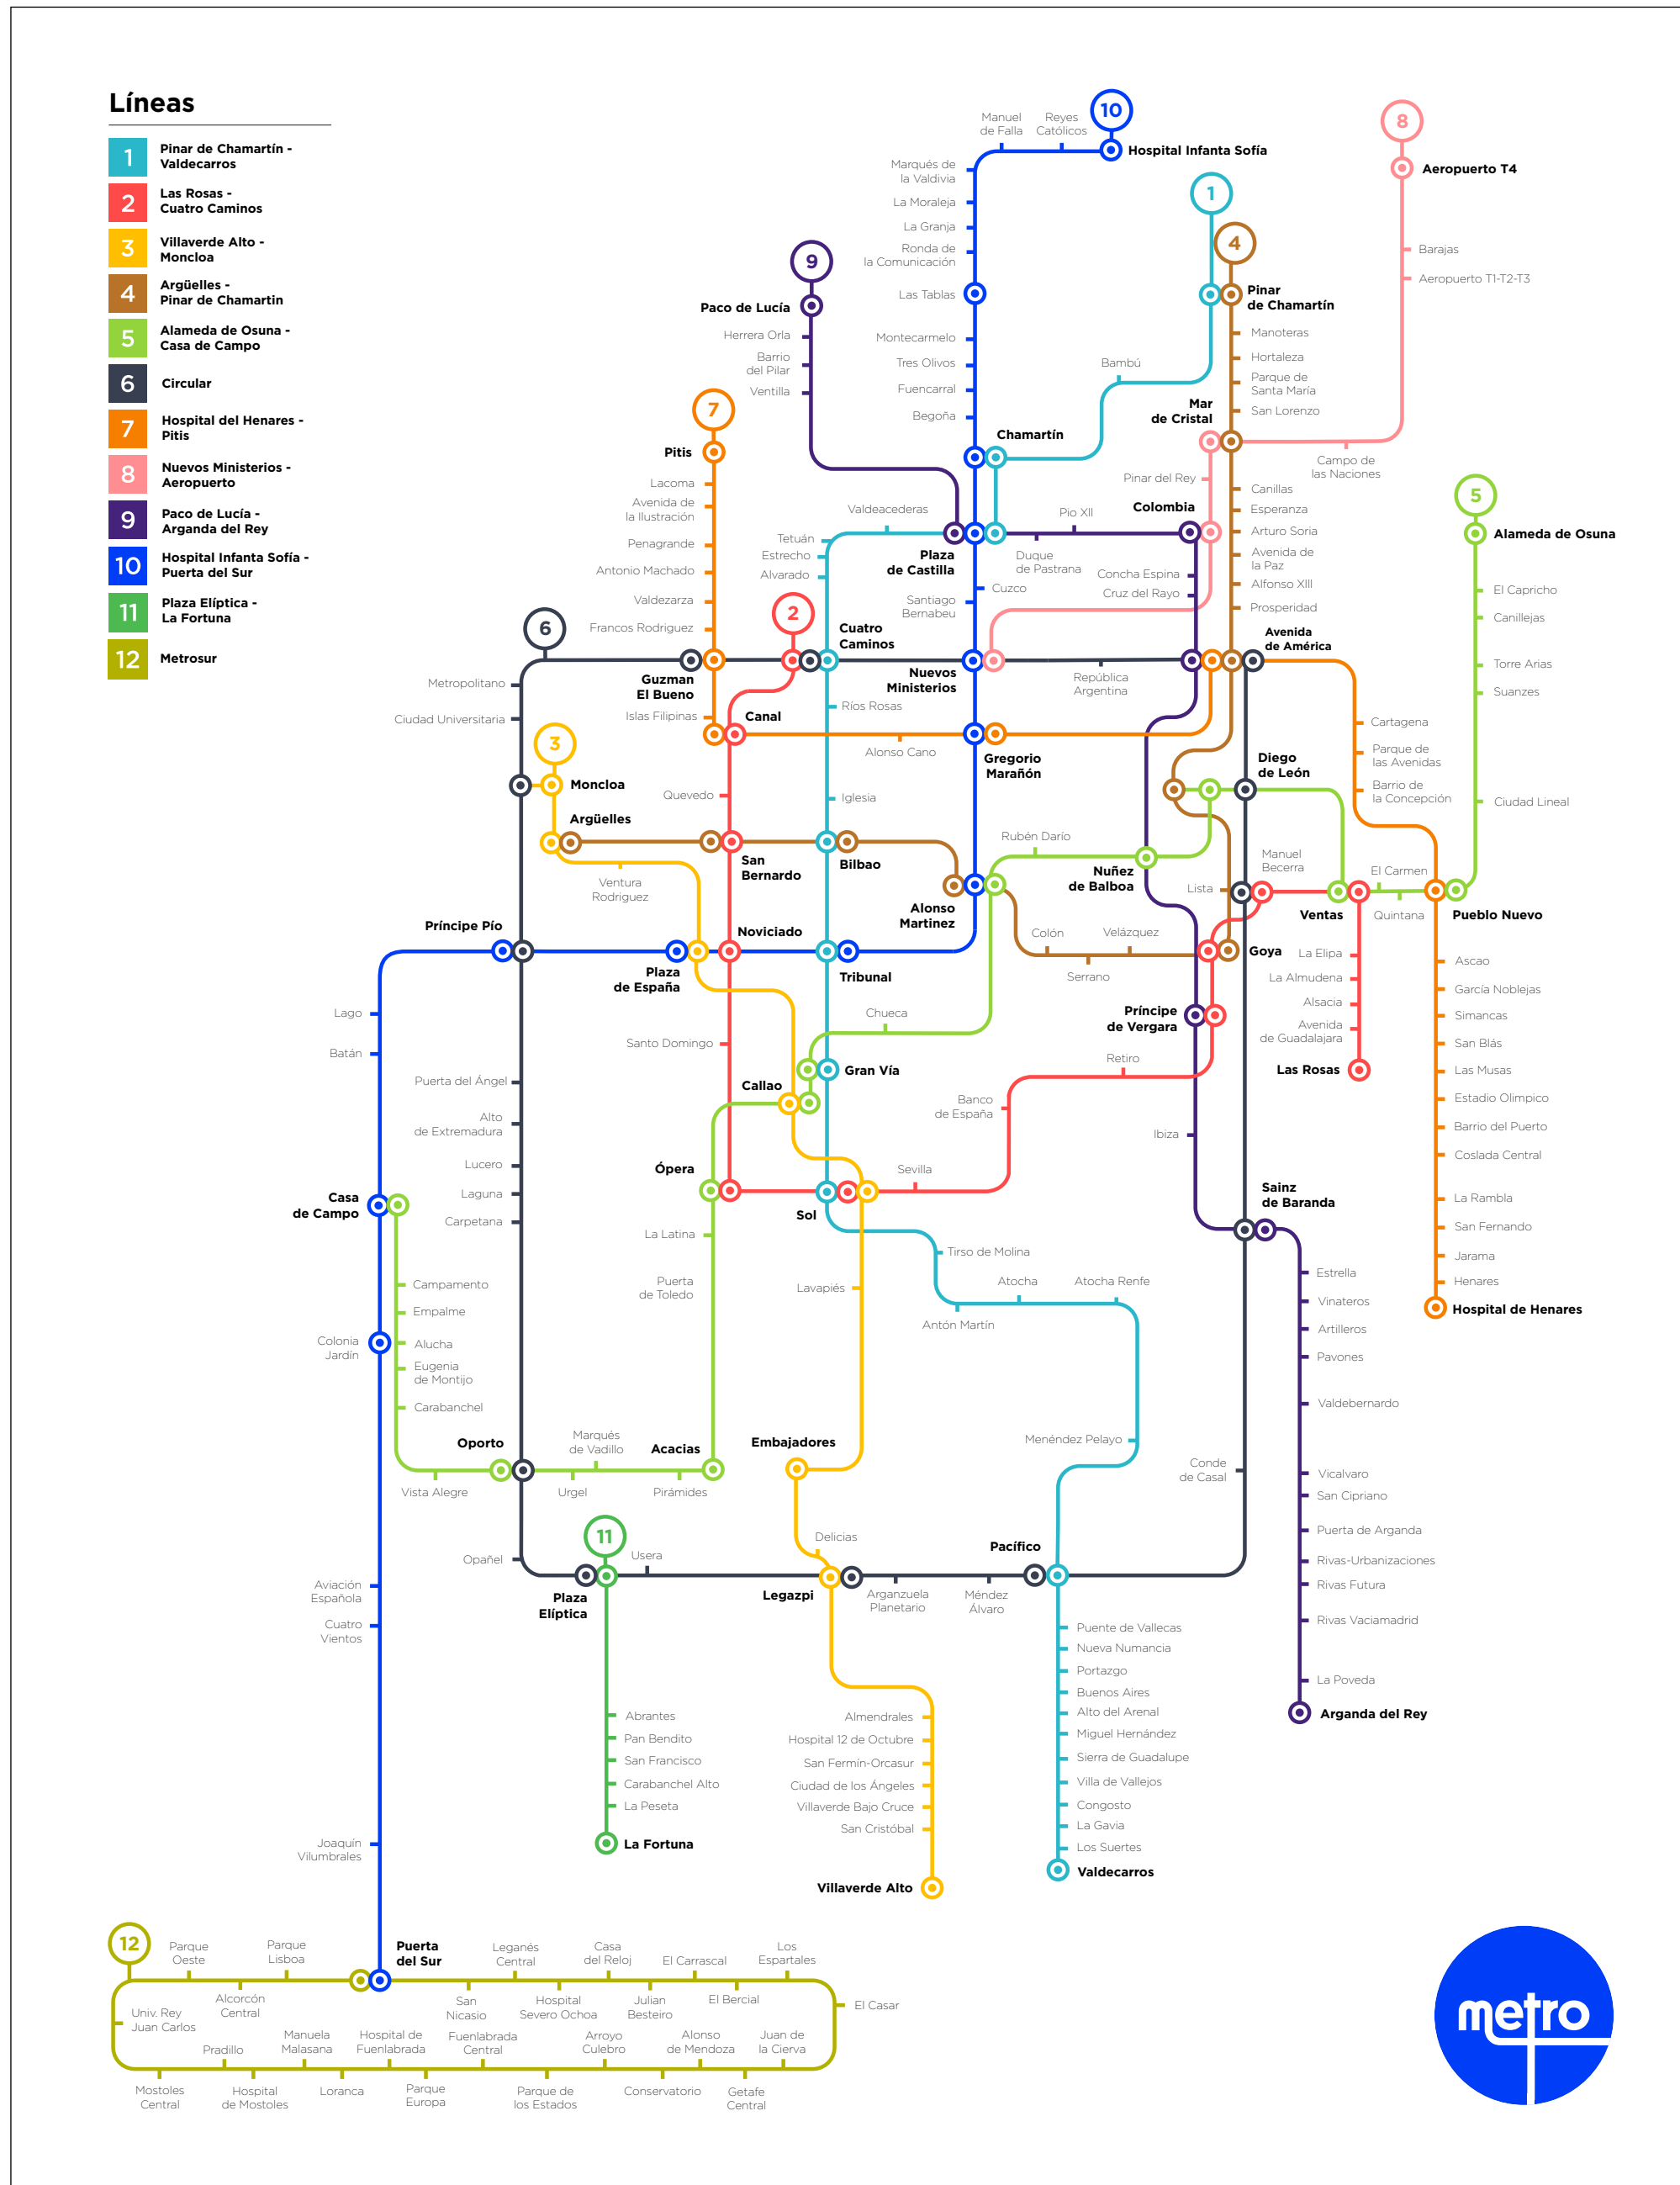

---

without word-mark

---

with word-mark